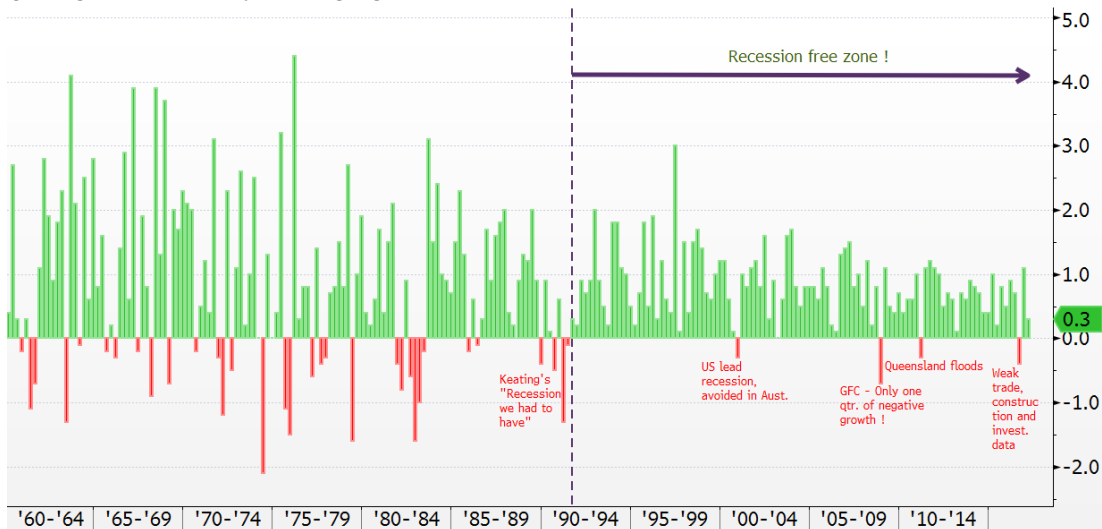

# The consistently "lucky" country

## Quarterly Real GDP Growth, Seasonally Adjusted

Source: Perennial, bloomberg

AUNAGDPC Index (Australia GDP QoQ SA) GDP Aust Quarterly 01JAN1958-08JUN2017

Copyright© 2017 Bloomberg Finance L.P.

08-Jun-2017 08:26:28