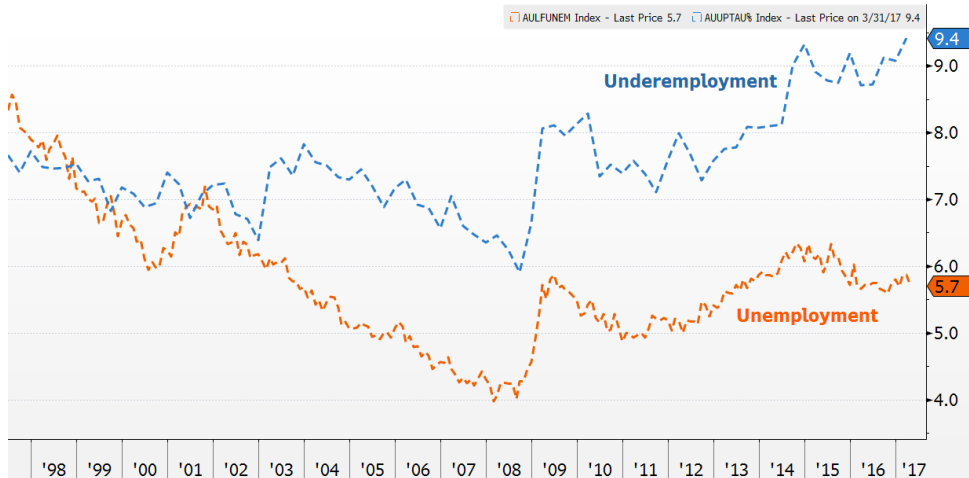

Unemployment vs Underemployment

Source: Perennial, Bloomberg

AULFUNEM Index (Australia Labor Force Unemployment Rate SA) Unemployment - Under -

Copyright © 2017 Bloomberg Finance L.P.

07-Jun-2017 11:06:03