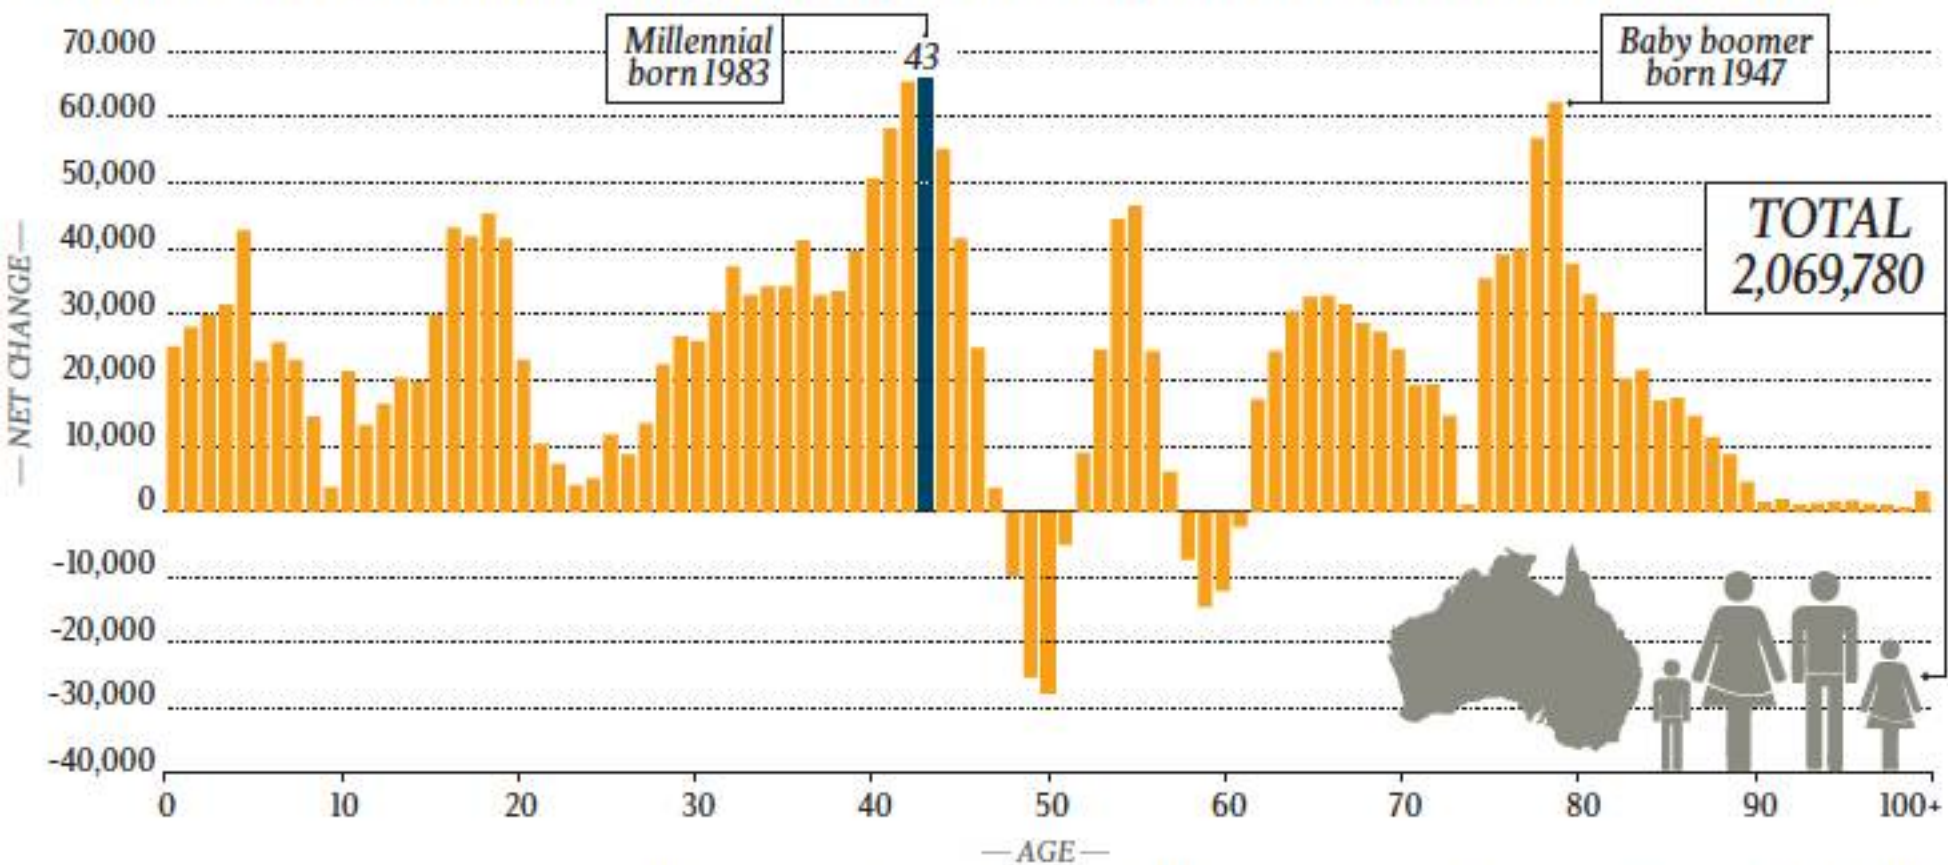

PROJECTED POPULATION CHANGE BY SINGLE YEAR OF AGE 2021-2026

Data source: ABS Population Projections Australia, reference period 2017 (base) - 2066, released on 22/11/2018